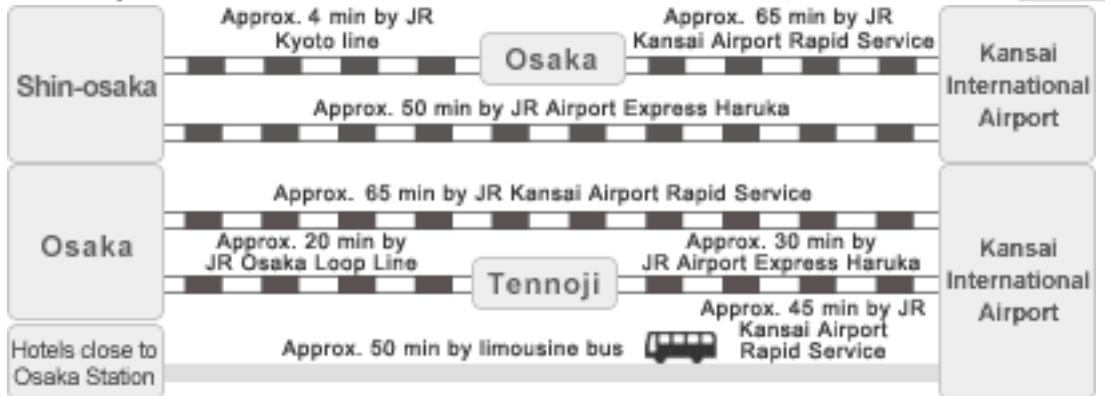

Information of Trains between Kanku and Osaka/ShinOsaka

JR: <http://www.jr-odekake.net/>

JR Airport express Haruka to ShinOsaka st.: <http://www.jr-odekake.net/train/haruka/index.html>

Airport Limousine to Osaka st.: <http://www.kansai-airport.or.jp/en/access/bus/index.html> No.5

Airport: <http://www.kansai-airport.or.jp/en/access/train/index.html>